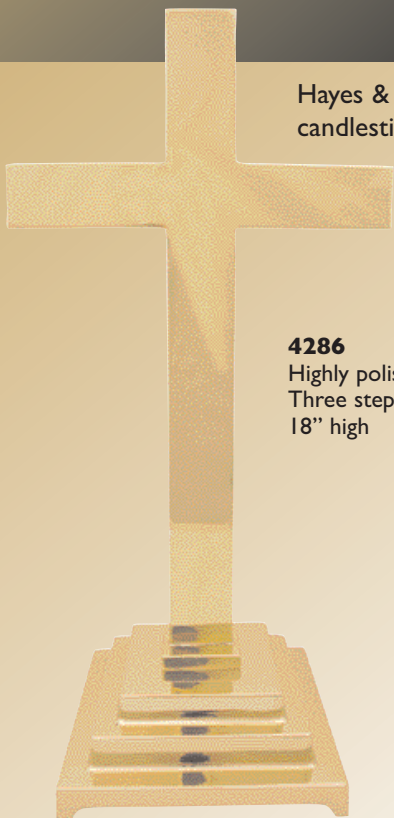

Exquisite Brassware

Hayes & Finch offer an extensive range of exquisite brassware products including various designs of candlesticks, candle stands, crosses, crucifixes, tabernacles and thuribles.

4286
Highly polished brass
Three step cross.
18" high

4456

4456
Classic lines dominate the design of this hand polished and lacquered brass candlestick which stands 16½" high, with a 5½" pan. Socket size is 1⅝", alternatives sizes are available by request.

4457

4457
Hand polished brass, Baroque style 13" standing candlestick with ornate detail featured on the three legs, knob and stem. Socket size is 1". Alternative sockets sizes available on request.

4455

4455
Ornate three leg standing candlestick with detailed design work on the stem, legs and pan. Size 29" high, 5½" pan, 1½" candle socket. Alternative socket sizes available on request.

4287

4287
Ornate standing Crucifix.
Size: 26½" high x 11" wide with 4½" corpus.