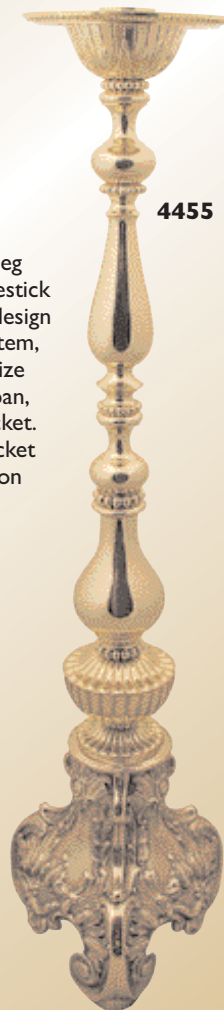

Exquisite Brassware

Hayes & Finch offer an extensive range of exquisite brassware products including various designs of candlesticks, candle stands, crosses, crucifixes, tabernacles and thuribles.

4286
Highly polished brass
Three step cross.
18" high

4456

4456
Classic lines dominate the design of this hand polished and lacquered brass candlestick which stands 16½" high, with a 5½" pan. Socket size is 1⅝", alternatives sizes are available by request.

4457

4457
Hand polished brass, Baroque style 13" standing candlestick with ornate detail featured on the three legs, knob and stem. Socket size is 1". Alternative sockets sizes available on request.

4455

4455
Ornate three leg standing candlestick with detailed design work on the stem, legs and pan. Size 29" high, 5½" pan, 1½" candle socket. Alternative socket sizes available on request.

4287

4287
Ornate standing Crucifix.
Size: 26½" high x 11" wide with 4½" corpus.