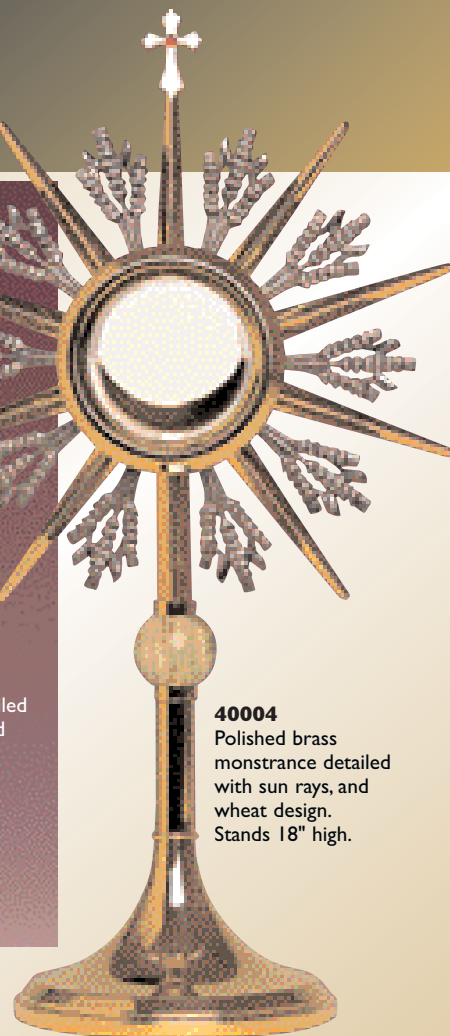

# Monstrances

**40001**  
Polished brass monstrance detailed with sun burst design. Stands 26" high.

**40003**  
Polished brass monstrance with detailed filigree work. Stands 24" high.

**40002**  
Polished brass monstrance detailed with sun rays, and crown of thorns. Stands 22" high.

**40004**  
Polished brass monstrance detailed with sun rays, and wheat design. Stands 18" high.

Available Exclusively from

*Hayes & Finch*

Authorized Dealers

**40008**  
Polished brass lunette with detailed front. 8 3/4" high. Holds 2 3/4" host.

**40007**  
Polished brass lunette with plain front. 8 3/4" high. Holds 2 3/4" host.

## Reliquary

**40005**  
Gilt finish reliquary. 10" high.

**40006**  
Silver finish reliquary. 12 1/2" high.