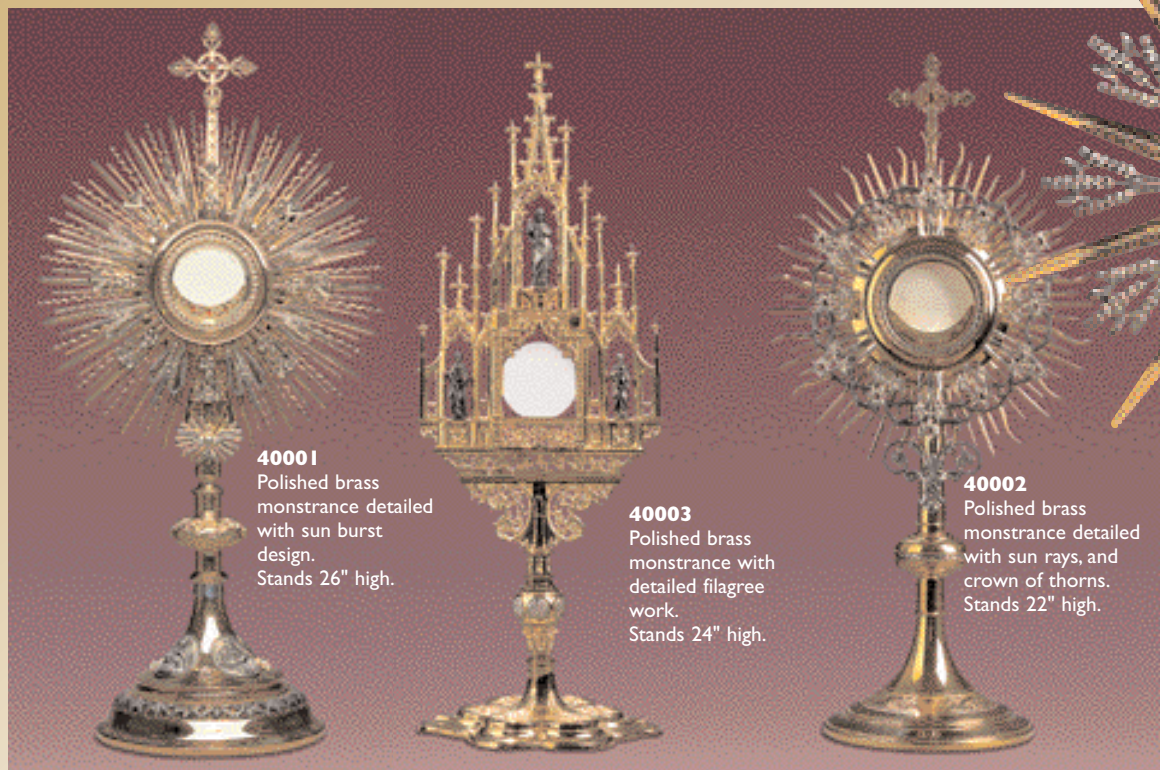

# Monstrances

**40001**  
Polished brass monstrance detailed with sun burst design. Stands 26" high.

**40003**  
Polished brass monstrance with detailed filigree work. Stands 24" high.

**40002**  
Polished brass monstrance detailed with sun rays, and crown of thorns. Stands 22" high.

**40004**  
Polished brass monstrance detailed with sun rays, and wheat design. Stands 18" high.

Available Exclusively from

*Hayes & Finch*

Authorized Dealers

**40008**  
Polished brass lunette with detailed front. 8 3/4" high. Holds 2 3/4" host.

**40007**  
Polished brass lunette with plain front. 8 3/4" high. Holds 2 3/4" host.

## Reliquary

**40005**  
Gilt finish reliquary. 10" high.

**40006**  
Silver finish reliquary. 12 1/2" high.