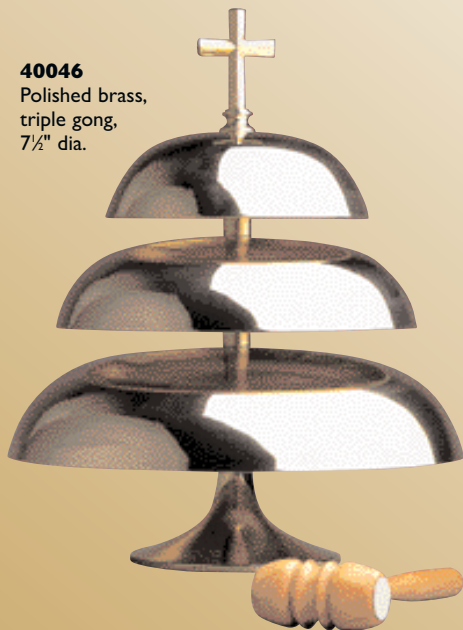

Church Plate

4591
A four chain thurible in highly polished brass. Approx 8" dia.

4591
4.1/2" high.

40030
Gold plated consecration paten.
Size: 1 7/8" high x 5 3/4" dia.
Holds approx 200 breads.

40029
Gold plated consecration paten.
Size: 2 1/4" high x 6 1/4" dia.
Holds approx 250 breads.

40037
Gold plated consecration paten.
8 3/4" dia. Holds approx 350 breads.

40053
Four chime hand bell, in satin brass finish.

40057
Three chime hand bell, in polish brass finish.

40055
Two chime hand bell, in satin brass finish.

40040
Sacristy chime bell in polished brass

40046
Polished brass, triple gong, 7 1/2" dia.

40045
Satin finish double gong, 7 1/2" dia.

40048
Single gong, polished brass finish 7 1/2" dia.