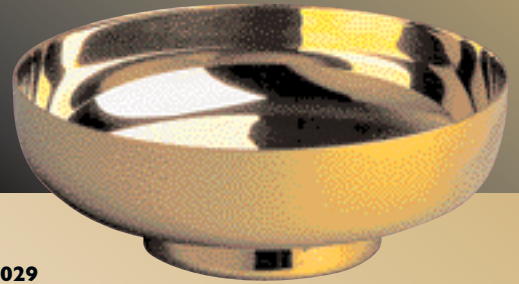

Church Plate

4591
A four chain thurible in highly polished brass. Approx 8" dia.

4591
4.1/2" high.

40030
Gold plated consecration paten.
Size: 1 7/8" high x 5 3/4" dia.
Holds approx 200 breads.

40029
Gold plated consecration paten.
Size: 2 1/4" high x 6 1/4" dia.
Holds approx 250 breads.

40037
Gold plated consecration paten.
8 3/4" dia. Holds approx 350 breads.

40053
Four chime hand bell, in satin brass finish.

40057
Three chime hand bell, in polish brass finish.

40055
Two chime hand bell, in satin brass finish.

40040
Sacristy chime bell in polished brass

40046
Polished brass, triple gong, 7 1/2" dia.

40045
Satin finish double gong, 7 1/2" dia.

40048
Single gong, polished brass finish 7 1/2" dia.