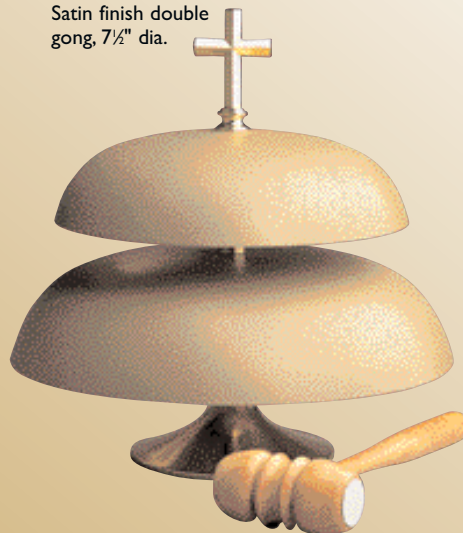

Church Plate

4591
A four chain thurible in highly polished brass. Approx 8" dia.

4591
4.1/2" high.

40030
Gold plated consecration paten.
Size: 1 7/8" high x 5 3/4" dia.
Holds approx 200 breads.

40029
Gold plated consecration paten.
Size: 2 1/4" high x 6 1/4" dia.
Holds approx 250 breads.

40037
Gold plated consecration paten.
8 3/4" dia. Holds approx 350 breads.

40053
Four chime hand bell, in satin brass finish.

40057
Three chime hand bell, in polish brass finish.

40055
Two chime hand bell, in satin brass finish.

40040
Sacristy chime bell in polished brass

40046
Polished brass, triple gong, 7 1/2" dia.

40045
Satin finish double gong, 7 1/2" dia.

40048
Single gong, polished brass finish 7 1/2" dia.