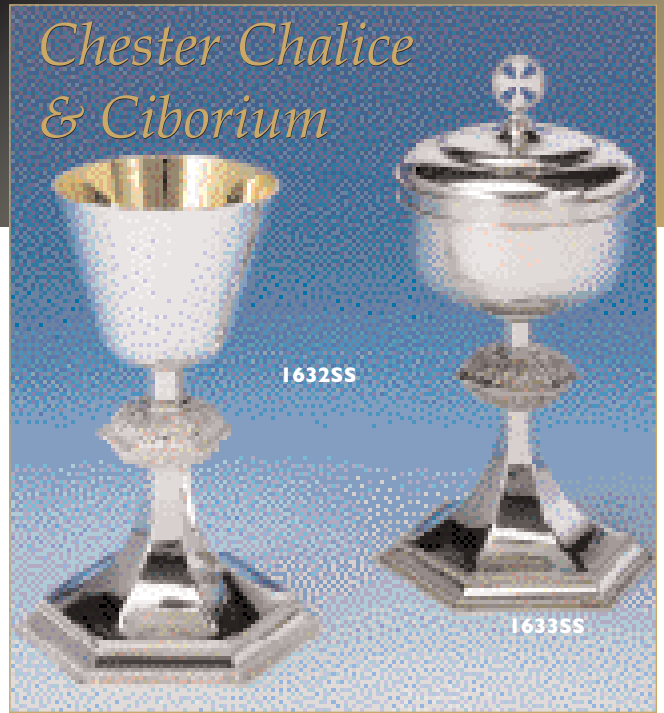

1523

Nottingham Chalice

1523 Nottingham Chalice
Nottingham chalice in silver plate, 7" high, Cap. 8 fl oz. Comes complete with matching scale paten, case extra.

1632SS Chester Chalice
Solid silver chalice with hexagon base and deckled top. 7½" high. 5 fl oz capacity. Complete with scale paten

1633SS Chester Ciborium
Chester solid silver ciborium to match chalice 1632SS. 10" high, Cap. 350 breads.

1632SS

1633SS

1569

Durham Chalice

1569
Durham chalice, unique solid silver design in hand wrought finish, with a gold plated square knob depicting the four Evangelists. 7⅞" high, Cap. 8 fl oz. Complete with scale shaped paten, case extra.

1508
As above in silver plate.

*Fitted cases available.
Price by quotation*

Liverpool Chalice

1653SS Liverpool Chalice
Solid silver chalice with contrasting gold plated detail on knob and inner bowl. Complete with case and paten. 8¾" high, Cap. 12 fl oz.

1653 As above in silver plate

Salisbury Chalice

1570

1570 Salisbury Chalice
In solid silver, 7⅝" high, cap. 11 fl oz. Comes complete with matching scale paten, case extra.

1509 As above in silver plate

Each solid silver item produced carries the stamp of the British Hallmark, which defines its authenticity.